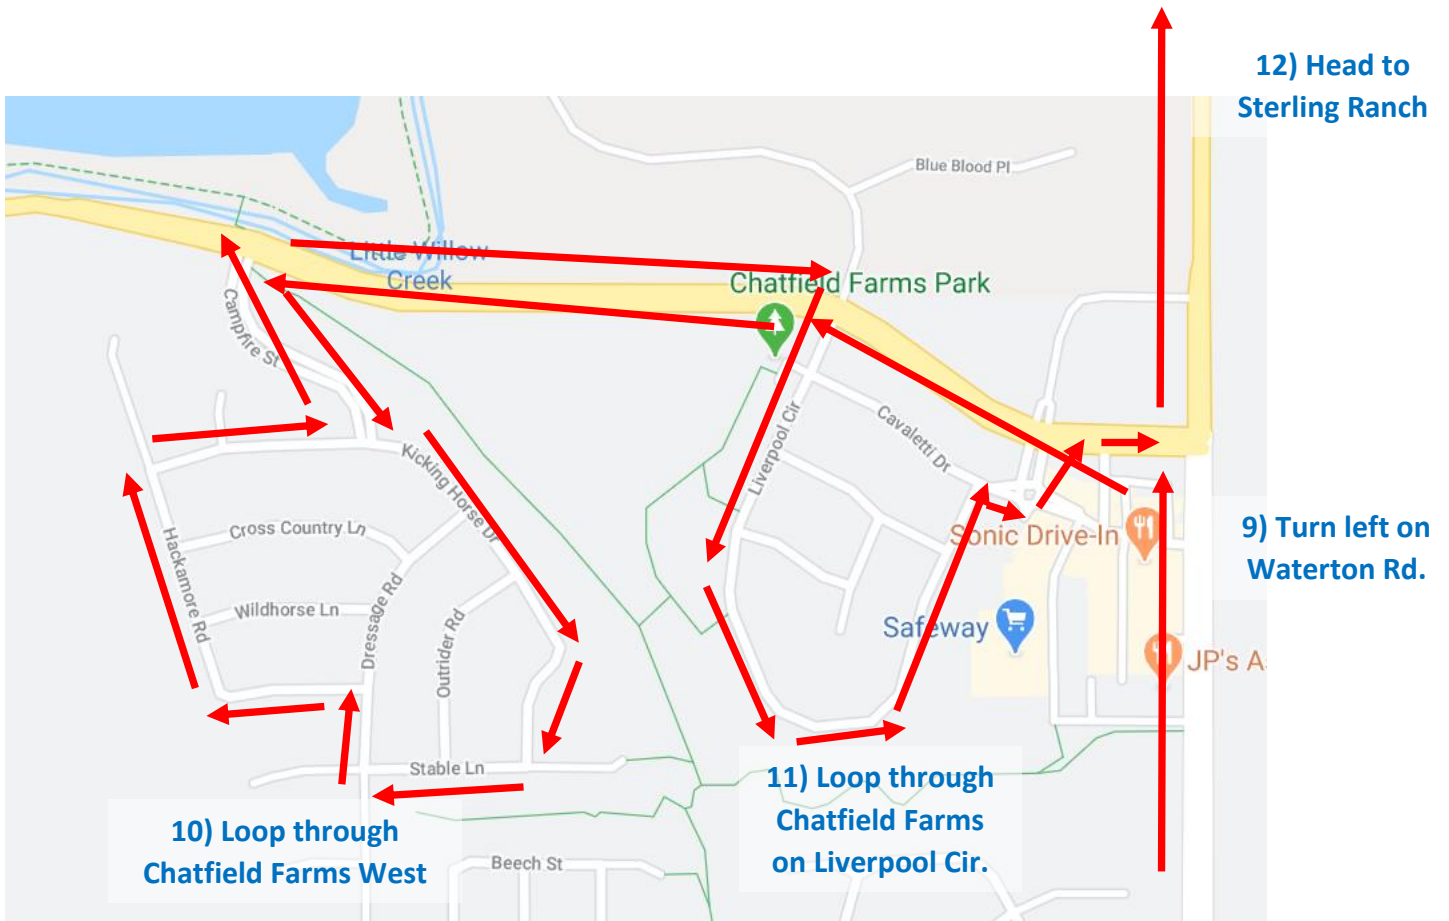

**Parade Begins at 12:00 Noon at the Roxborough Park entrance**

**Parade loops through Roxborough Park**

7) Continue on to  
Chatfield Farms

From Roxborough Park, parade goes to Roxborough Village East/Crystal Lake, looping around Village Circle E. at approx. **12:12 pm**

Parade then crosses N. Rampart Range Rd. and goes through Roxborough Village West, looping around Village Circle W. at approx. **12:16 pm**

Parade then heads to Chatfield Farms

4) From Roxborough Park to East & West Villages

8) Turn left on N. Rampart Range Rd.

7) Continue West on Village Circle West, passing RXP

6) Cross N. Rampart Range Rd.

5) Turn right on Village Cir. E, passing RXI

From Roxborough Village West, the parade goes down north on N. Rampart Range Rd., turns left on Waterton Rd. and continues to Chatfield Farms East at approx. **12:24 pm** and then goes to Chatfield Farms at approx. **12:28 pm**

Parade then continues to Sterling Ranch

From the Chatfield Farms neighborhoods, the parade turns left on N. Rampart Range Rd. and continues on Titan Rd. to Sterling Ranch

Parade enters Sterling Ranch at Taylor River Cir. at approx. **12:36 pm**