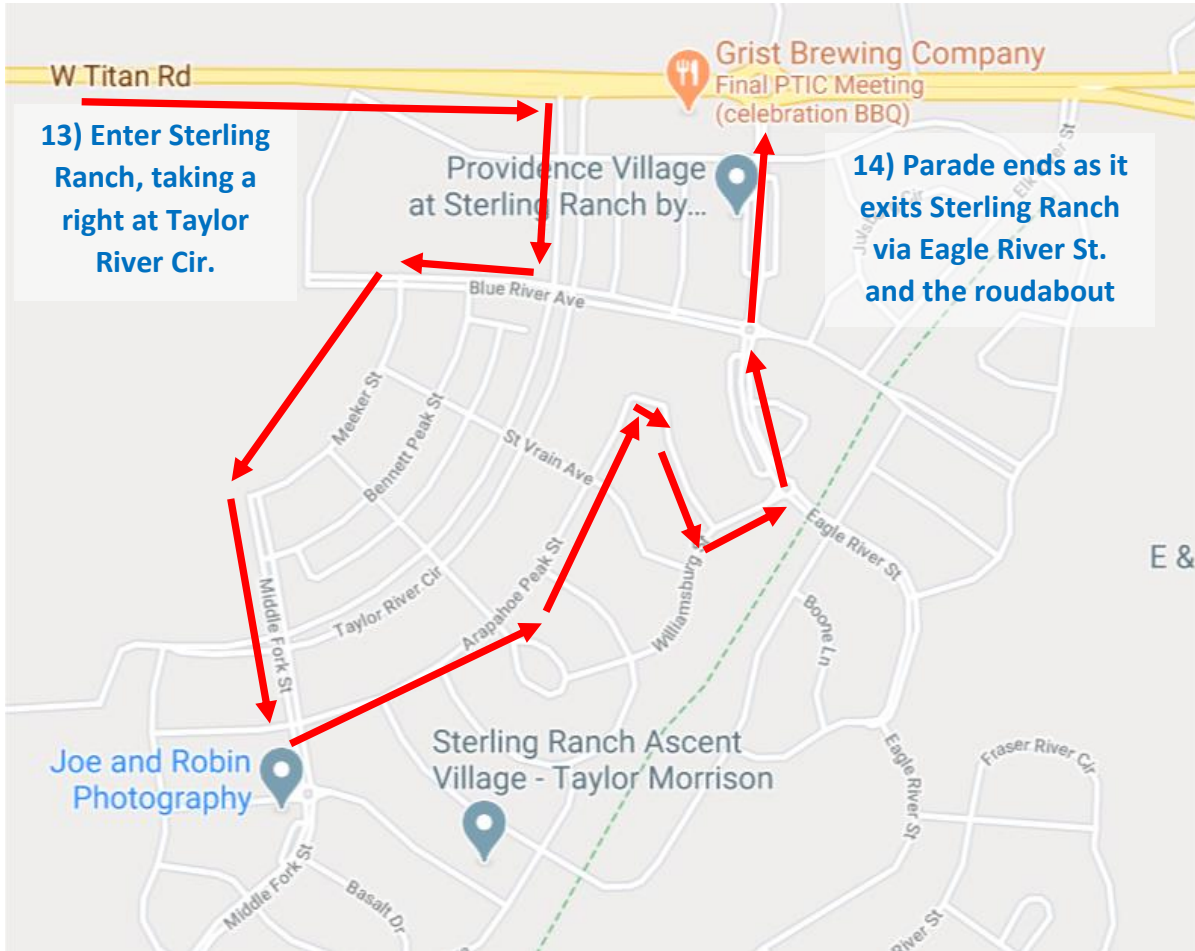

**Parade Begins at 12:00 Noon at the Roxborough Park entrance**

**Parade loops through Roxborough Park**

7) Continue on to  
Chatfield Farms

From Roxborough Park, parade goes to Roxborough Village East/Crystal Lake, looping around Village Circle E. at approx. **12:12 pm**

Parade then crosses N. Rampart Range Rd. and goes through Roxborough Village West, looping around Village Circle W. at approx. **12:16 pm**

Parade then heads to Chatfield Farms

4) From Roxborough Park to East & West Villages

8) Turn left on N. Rampart Range Rd.

7) Continue West on Village Circle West, passing RXP

6) Cross N. Rampart Range Rd.

5) Turn right on Village Cir. E, passing RXI

From Roxborough Village West, the parade goes down north on N. Rampart Range Rd., turns left on Waterton Rd. and continues to Chatfield Farms East at approx. **12:24 pm** and then goes to Chatfield Farms at approx. **12:28 pm**

Parade then continues to Sterling Ranch

From the Chatfield Farms neighborhoods, the parade turns left on N. Rampart Range Rd. and continues on Titan Rd. to Sterling Ranch

Parade enters Sterling Ranch at Taylor River Cir. at approx. **12:36 pm**