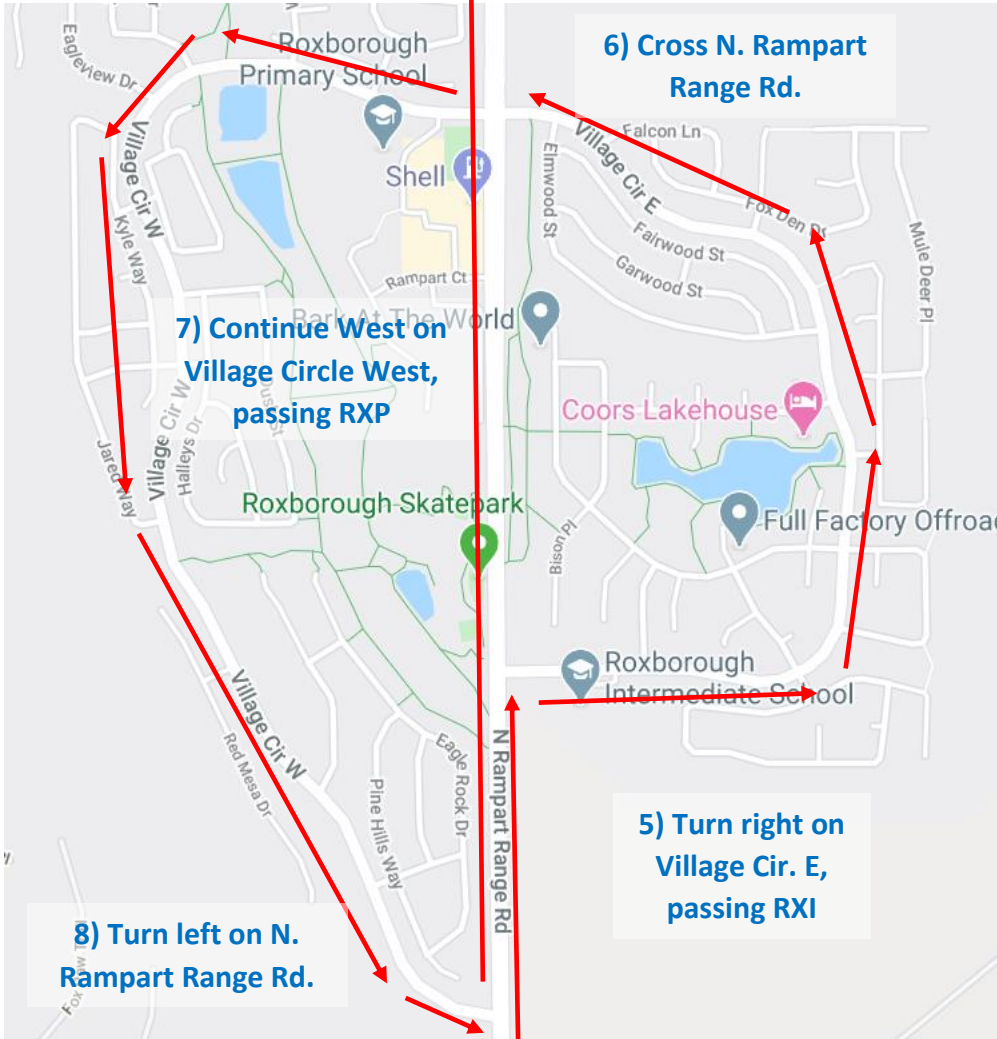

7) Continue on to
Chatfield Farms

From Roxborough Park, parade goes to Roxborough Village East/Crystal Lake, looping around Village Circle E. at approx. **12:12 pm**

Parade then crosses N. Rampart Range Rd. and goes through Roxborough Village West, looping around Village Circle W. at approx. **12:16 pm**

Parade then heads to Chatfield Farms

4) From Roxborough Park to East & West Villages

8) Turn left on N. Rampart Range Rd.

7) Continue West on Village Circle West, passing RXP

6) Cross N. Rampart Range Rd.

5) Turn right on Village Cir. E, passing RXI