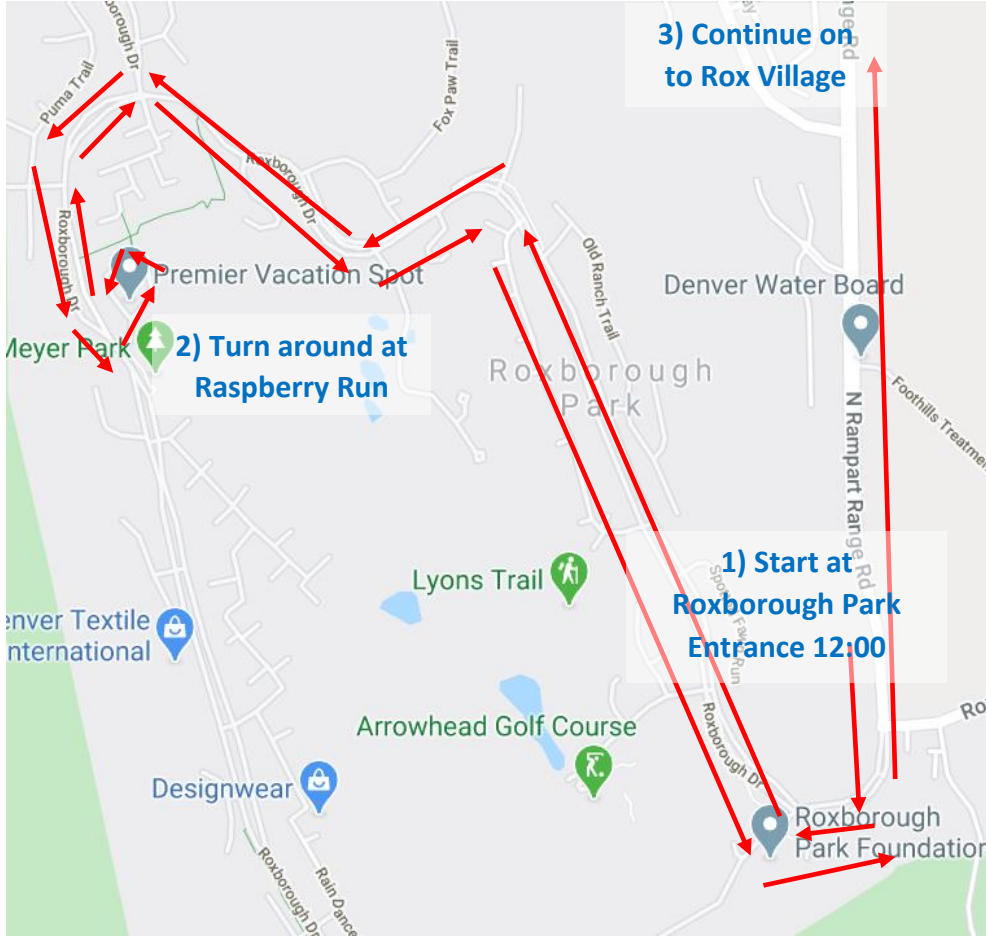

**RXP/RXI Last Day of School Staff Car Parade**  
**Parade Route**  
**Friday, May 22<sup>nd</sup>**  
**Starting at Noon**

**3) Continue on to Rox Village**

**2) Turn around at Raspberry Run**

**1) Start at Roxborough Park Entrance 12:00**

Parade then crosses N. Rampart Range Rd. and goes through Roxborough Village West, looping around Village Circle W. at approx. **12:16 pm**

Parade then heads to Chatfield Farms

4) From Roxborough Park to East & West Villages

8) Turn left on N. Rampart Range Rd.

7) Continue West on Village Circle West, passing RXP

6) Cross N. Rampart Range Rd.

5) Turn right on Village Cir. E, passing RXI

From Roxborough Village West, the parade goes down north on N. Rampart Range Rd., turns left on Waterton Rd. and continues to Chatfield Farms East at approx. **12:24 pm** and then goes to Chatfield Farms at approx. **12:28 pm**

Parade then continues to Sterling Ranch

From the Chatfield Farms neighborhoods, the parade turns left on N. Rampart Range Rd. and continues on Titan Rd. to Sterling Ranch

Parade enters Sterling Ranch at Taylor River Cir. at approx. **12:36 pm**